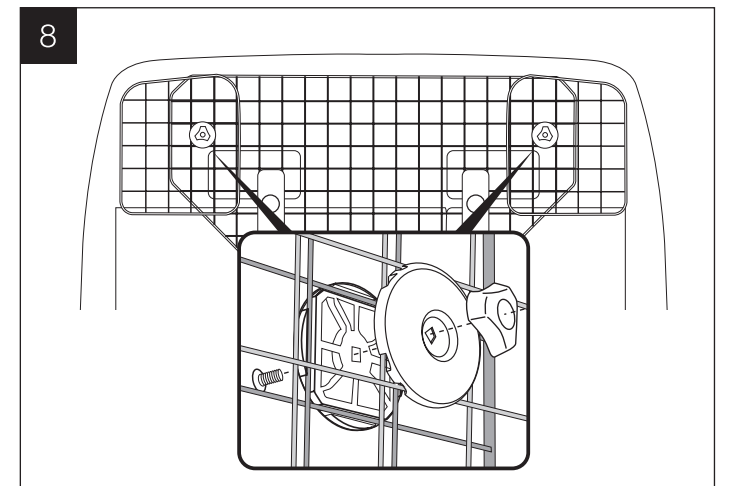

EASYFIT DOGGUARD MESH HEADREST

SUM-704 FITTING INSTRUCTIONS

IMPORTANT
READ FULLY BEFORE FITMENT AND
KEEP INSTRUCTIONS FOR FUTURE REFERENCE

CONTENTS

**PLEASE READ CAREFULLY
BEFORE USING THE DOG GUARD.
PLEASE RETAIN FOR FUTURE REFERENCE**

The initial assembly and fitting of this dog guard will take approximately 10 minutes.
Before you begin:
• Make sure all parts are included in the package.

2
 $x = 0 - 45\text{mm} \rightarrow$ **A**
 $x = 45+\text{mm} \rightarrow$ **B**