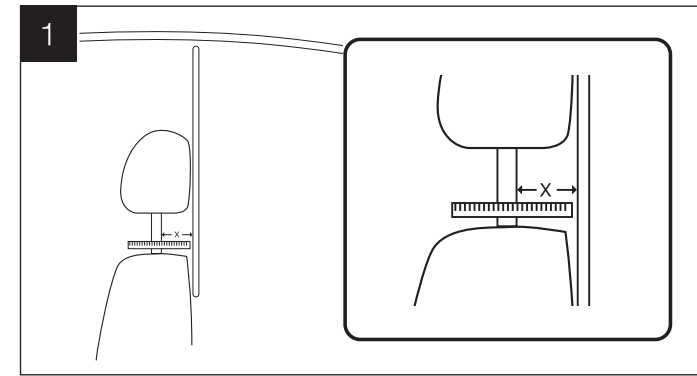

EASYFIT DOGGUARD MESH HEADREST

SUM-704 FITTING INSTRUCTIONS

IMPORTANT
READ FULLY BEFORE FITMENT AND
KEEP INSTRUCTIONS FOR FUTURE REFERENCE

CONTENTS

**PLEASE READ CAREFULLY
BEFORE USING THE DOG GUARD.
PLEASE RETAIN FOR FUTURE REFERENCE**

The initial assembly and fitting of this dog guard will take approximately 10 minutes.
Before you begin:
• Make sure all parts are included in the package.

2
 $x = 0 - 45\text{mm} \rightarrow$ **A**
 $x = 45+\text{mm} \rightarrow$ **B**