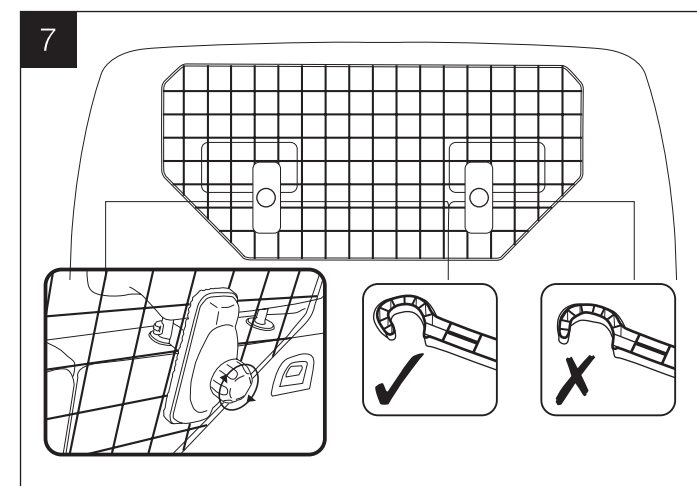

EASYFIT DOGGUARD MESH HEADREST

SUM-704 FITTING INSTRUCTIONS

IMPORTANT
READ FULLY BEFORE FITMENT AND
KEEP INSTRUCTIONS FOR FUTURE REFERENCE

CONTENTS

**PLEASE READ CAREFULLY
BEFORE USING THE DOG GUARD.
PLEASE RETAIN FOR FUTURE REFERENCE**

The initial assembly and fitting of this dog guard will take approximately 10 minutes.
Before you begin:
• Make sure all parts are included in the package.

2
 $x = 0 - 45\text{mm} \rightarrow$ **A**
 $x = 45+\text{mm} \rightarrow$ **B**