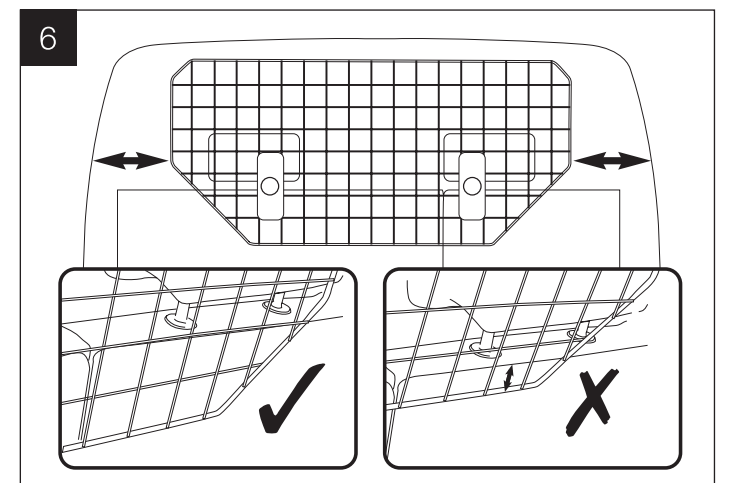

EASYFIT DOGGUARD MESH HEADREST

SUM-704 FITTING INSTRUCTIONS

IMPORTANT
READ FULLY BEFORE FITMENT AND
KEEP INSTRUCTIONS FOR FUTURE REFERENCE

CONTENTS

**PLEASE READ CAREFULLY
BEFORE USING THE DOG GUARD.
PLEASE RETAIN FOR FUTURE REFERENCE**

The initial assembly and fitting of this dog guard will take approximately 10 minutes.
Before you begin:
• Make sure all parts are included in the package.

2
 $x = 0 - 45\text{mm} \rightarrow$ **A**
 $x = 45+\text{mm} \rightarrow$ **B**