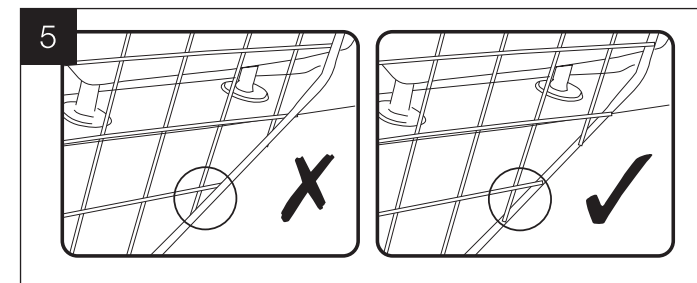

EASYFIT DOGGUARD MESH HEADREST

SUM-704 FITTING INSTRUCTIONS

IMPORTANT
READ FULLY BEFORE FITMENT AND
KEEP INSTRUCTIONS FOR FUTURE REFERENCE

CONTENTS

**PLEASE READ CAREFULLY
BEFORE USING THE DOG GUARD.
PLEASE RETAIN FOR FUTURE REFERENCE**

The initial assembly and fitting of this dog guard will take approximately 10 minutes.
Before you begin:
• Make sure all parts are included in the package.

2
 $x = 0 - 45\text{mm} \rightarrow$ **A**
 $x = 45+\text{mm} \rightarrow$ **B**