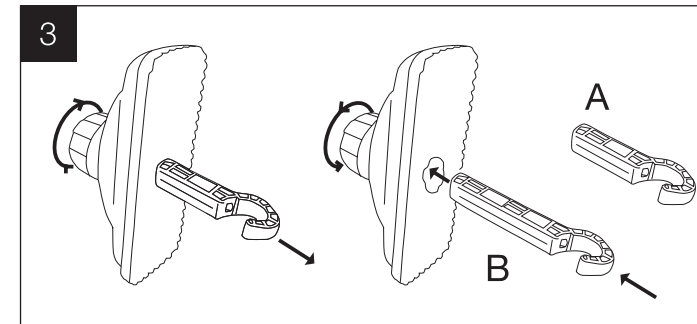

EASYFIT DOGGUARD MESH HEADREST

SUM-704 FITTING INSTRUCTIONS

IMPORTANT
READ FULLY BEFORE FITMENT AND
KEEP INSTRUCTIONS FOR FUTURE REFERENCE

CONTENTS

**PLEASE READ CAREFULLY
BEFORE USING THE DOG GUARD.
PLEASE RETAIN FOR FUTURE REFERENCE**

The initial assembly and fitting of this dog guard will take approximately 10 minutes.
Before you begin:
• Make sure all parts are included in the package.

2
 $x = 0 - 45\text{mm} \rightarrow$ **A**
 $x = 45+\text{mm} \rightarrow$ **B**