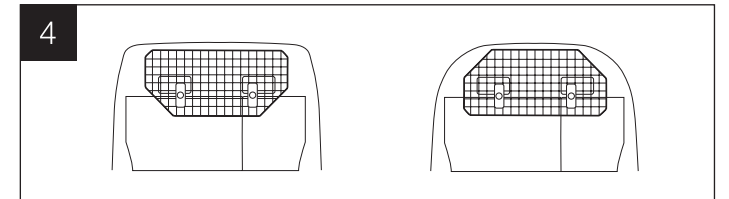

EASYFIT DOGGUARD MESH HEADREST

SUM-704 FITTING INSTRUCTIONS

IMPORTANT
READ FULLY BEFORE FITMENT AND
KEEP INSTRUCTIONS FOR FUTURE REFERENCE

CONTENTS

**PLEASE READ CAREFULLY
BEFORE USING THE DOG GUARD.
PLEASE RETAIN FOR FUTURE REFERENCE**

The initial assembly and fitting of this dog guard will take approximately 10 minutes.
Before you begin:
• Make sure all parts are included in the package.

2
 $x = 0 - 45\text{mm} \rightarrow$ **A**
 $x = 45+\text{mm} \rightarrow$ **B**