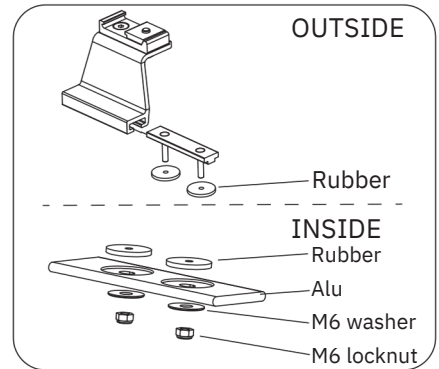

Bar-8080 QTY : 3

1700mm

Kit-8230 QTY : 3

If any components are missing or have been lost, please contact us, and we will arrange to send you replacements.

Mountney Ltd

MXL Centre, 6 Lombard Way, Banbury, OX16 4TJ