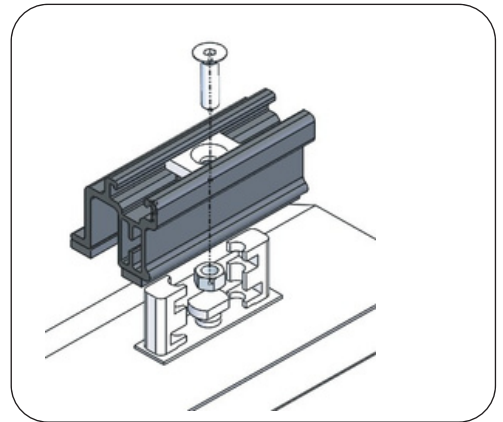

Bar-8080 QTY : 3

1700mm

Kit-8219 QTY : 3

If any components are missing or have been lost, please contact us, and we will arrange to send you replacements.

Mountney Ltd

MXL Centre, 6 Lombard Way, Banbury, OX16 4TJ