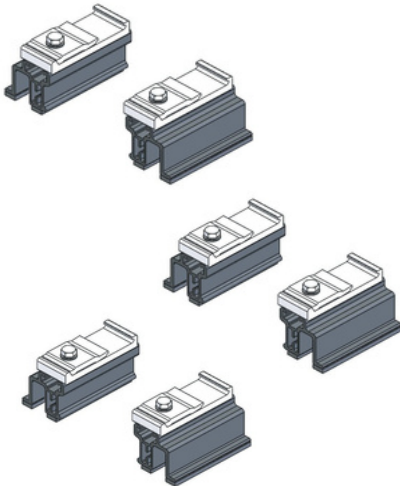

Bar-8080 QTY : 3

1700mm

Kit-8219 QTY : 3

If any components are missing or have been lost, please contact us, and we will arrange to send you replacements.

Mountney Ltd

MXL Centre, 6 Lombard Way, Banbury, OX16 4TJ