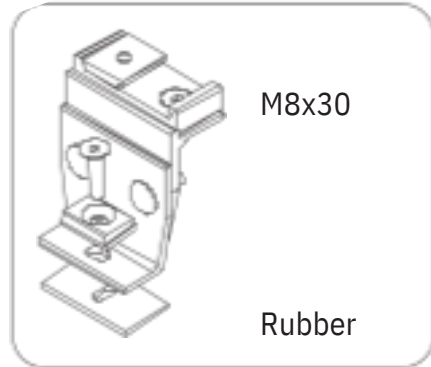

Bar-8040 QTY : 2

1250mm

Kit-8247 QTY : 2

If any components are missing or have been lost,
please contact us, and we will arrange to send you
replacements.

Mountney Ltd

MXL Centre, 6 Lombard Way, Banbury, OX16 4TJ