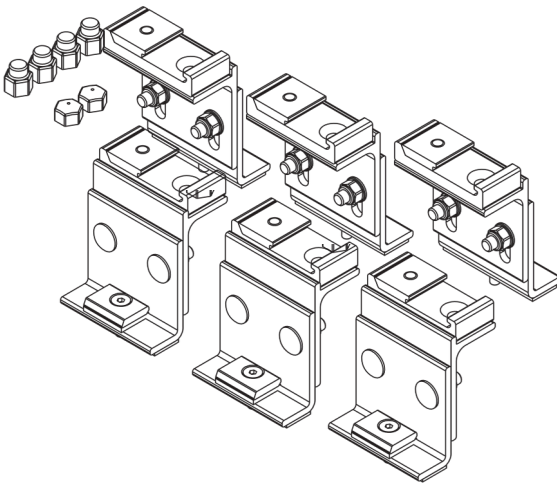

Bar-8060 QTY : 3

1500mm

Kit-8205 QTY : 3

If any components are missing or have been lost, please contact us, and we will arrange to send you replacements.

**Mountney Ltd**

MXL Centre, 6 Lombard Way, Banbury, OX16 4TJ