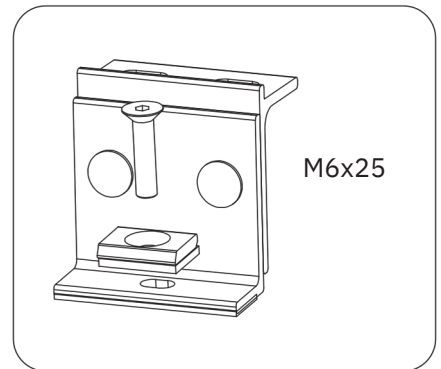

Bar-8060 QTY : 3

1500mm

Kit-8205 QTY : 3

If any components are missing or have been lost, please contact us, and we will arrange to send you replacements.

**Mountney Ltd**

MXL Centre, 6 Lombard Way, Banbury, OX16 4TJ