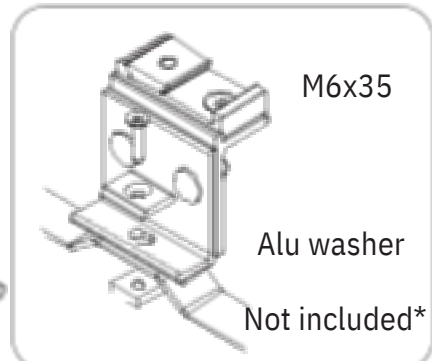

Bar-8060 QTY : 3

1500mm

Kit-8221 QTY : 3

*Vehicle mounting point on roof

If any components are missing or have been lost, please contact us, and we will arrange to send you replacements.

Mountney Ltd

MXL Centre, 6 Lombard Way, Banbury, OX16 4TJ