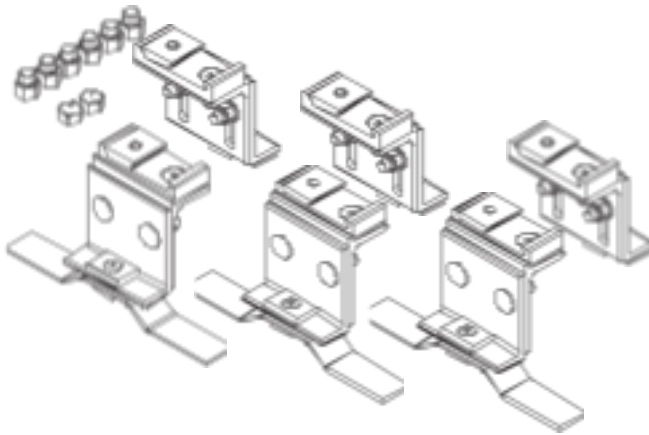

Bar-8060 QTY : 3

1500mm

Kit-8221 QTY : 3

*Vehicle mounting point on roof

If any components are missing or have been lost, please contact us, and we will arrange to send you replacements.

Mountney Ltd

MXL Centre, 6 Lombard Way, Banbury, OX16 4TJ