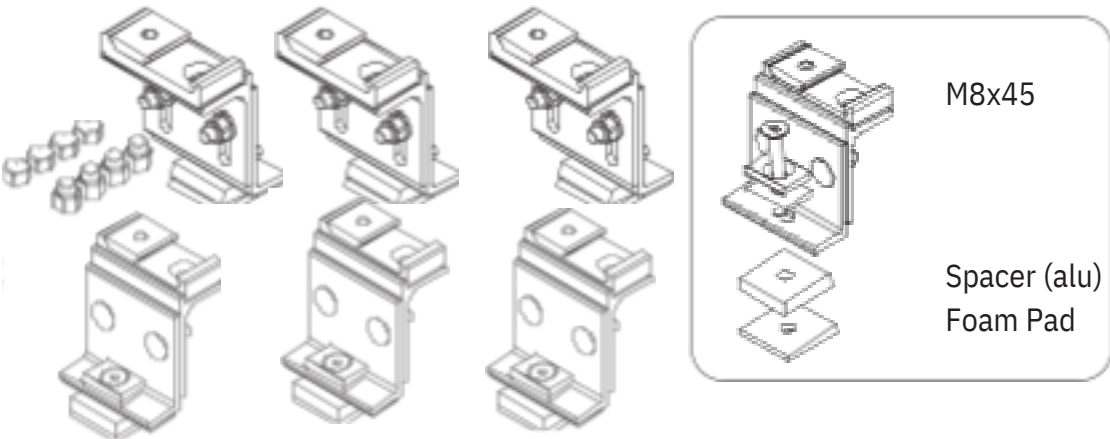

Bar-8080 QTY : 3
1700mm

Kit-8252 QTY : 3

If any components are missing or have been lost,
please contact us, and we will arrange to send you
replacements.

Mountney Ltd

MXL Centre, 6 Lombard Way, Banbury, OX16 4TJ