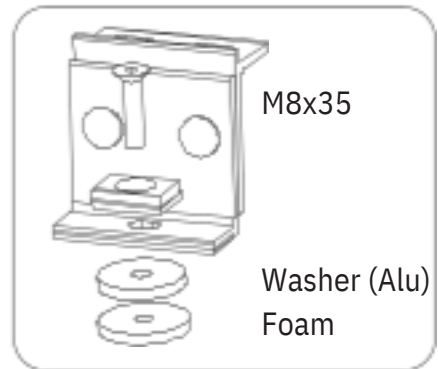

Bar-8040 QTY : 2
1250mm

Kit-8206 QTY : 2

If any components are missing or have been lost, please contact us, and we will arrange to send you replacements.

Mountney Ltd

MXL Centre, 6 Lombard Way, Banbury, OX16 4TJ