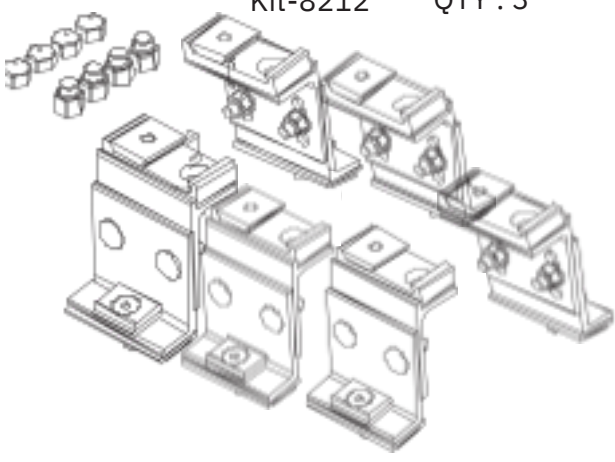

# SULC-001

Bar-8050 QTY : 3

1350mm

Kit-8212 QTY : 3

If any components are missing or have been lost, please contact us, and we will arrange to send you replacements.