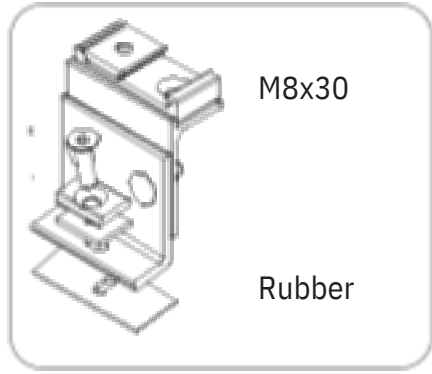

# SULC-001

Bar-8050 QTY : 3

1350mm

Kit-8212 QTY : 3

If any components are missing or have been lost, please contact us, and we will arrange to send you replacements.