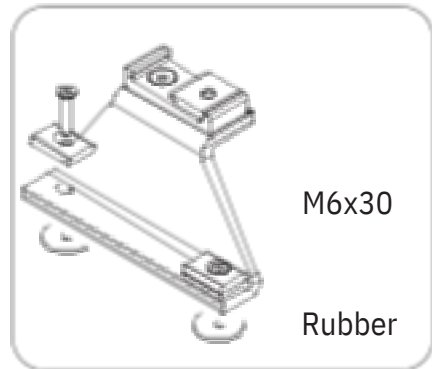

Bar-8080 QTY : 3
1700mm

Kit-8216 QTY : 3

If any components are missing or have been lost, please contact us, and we will arrange to send you replacements.

Mountney Ltd

MXL Centre, 6 Lombard Way, Banbury, OX16 4TJ